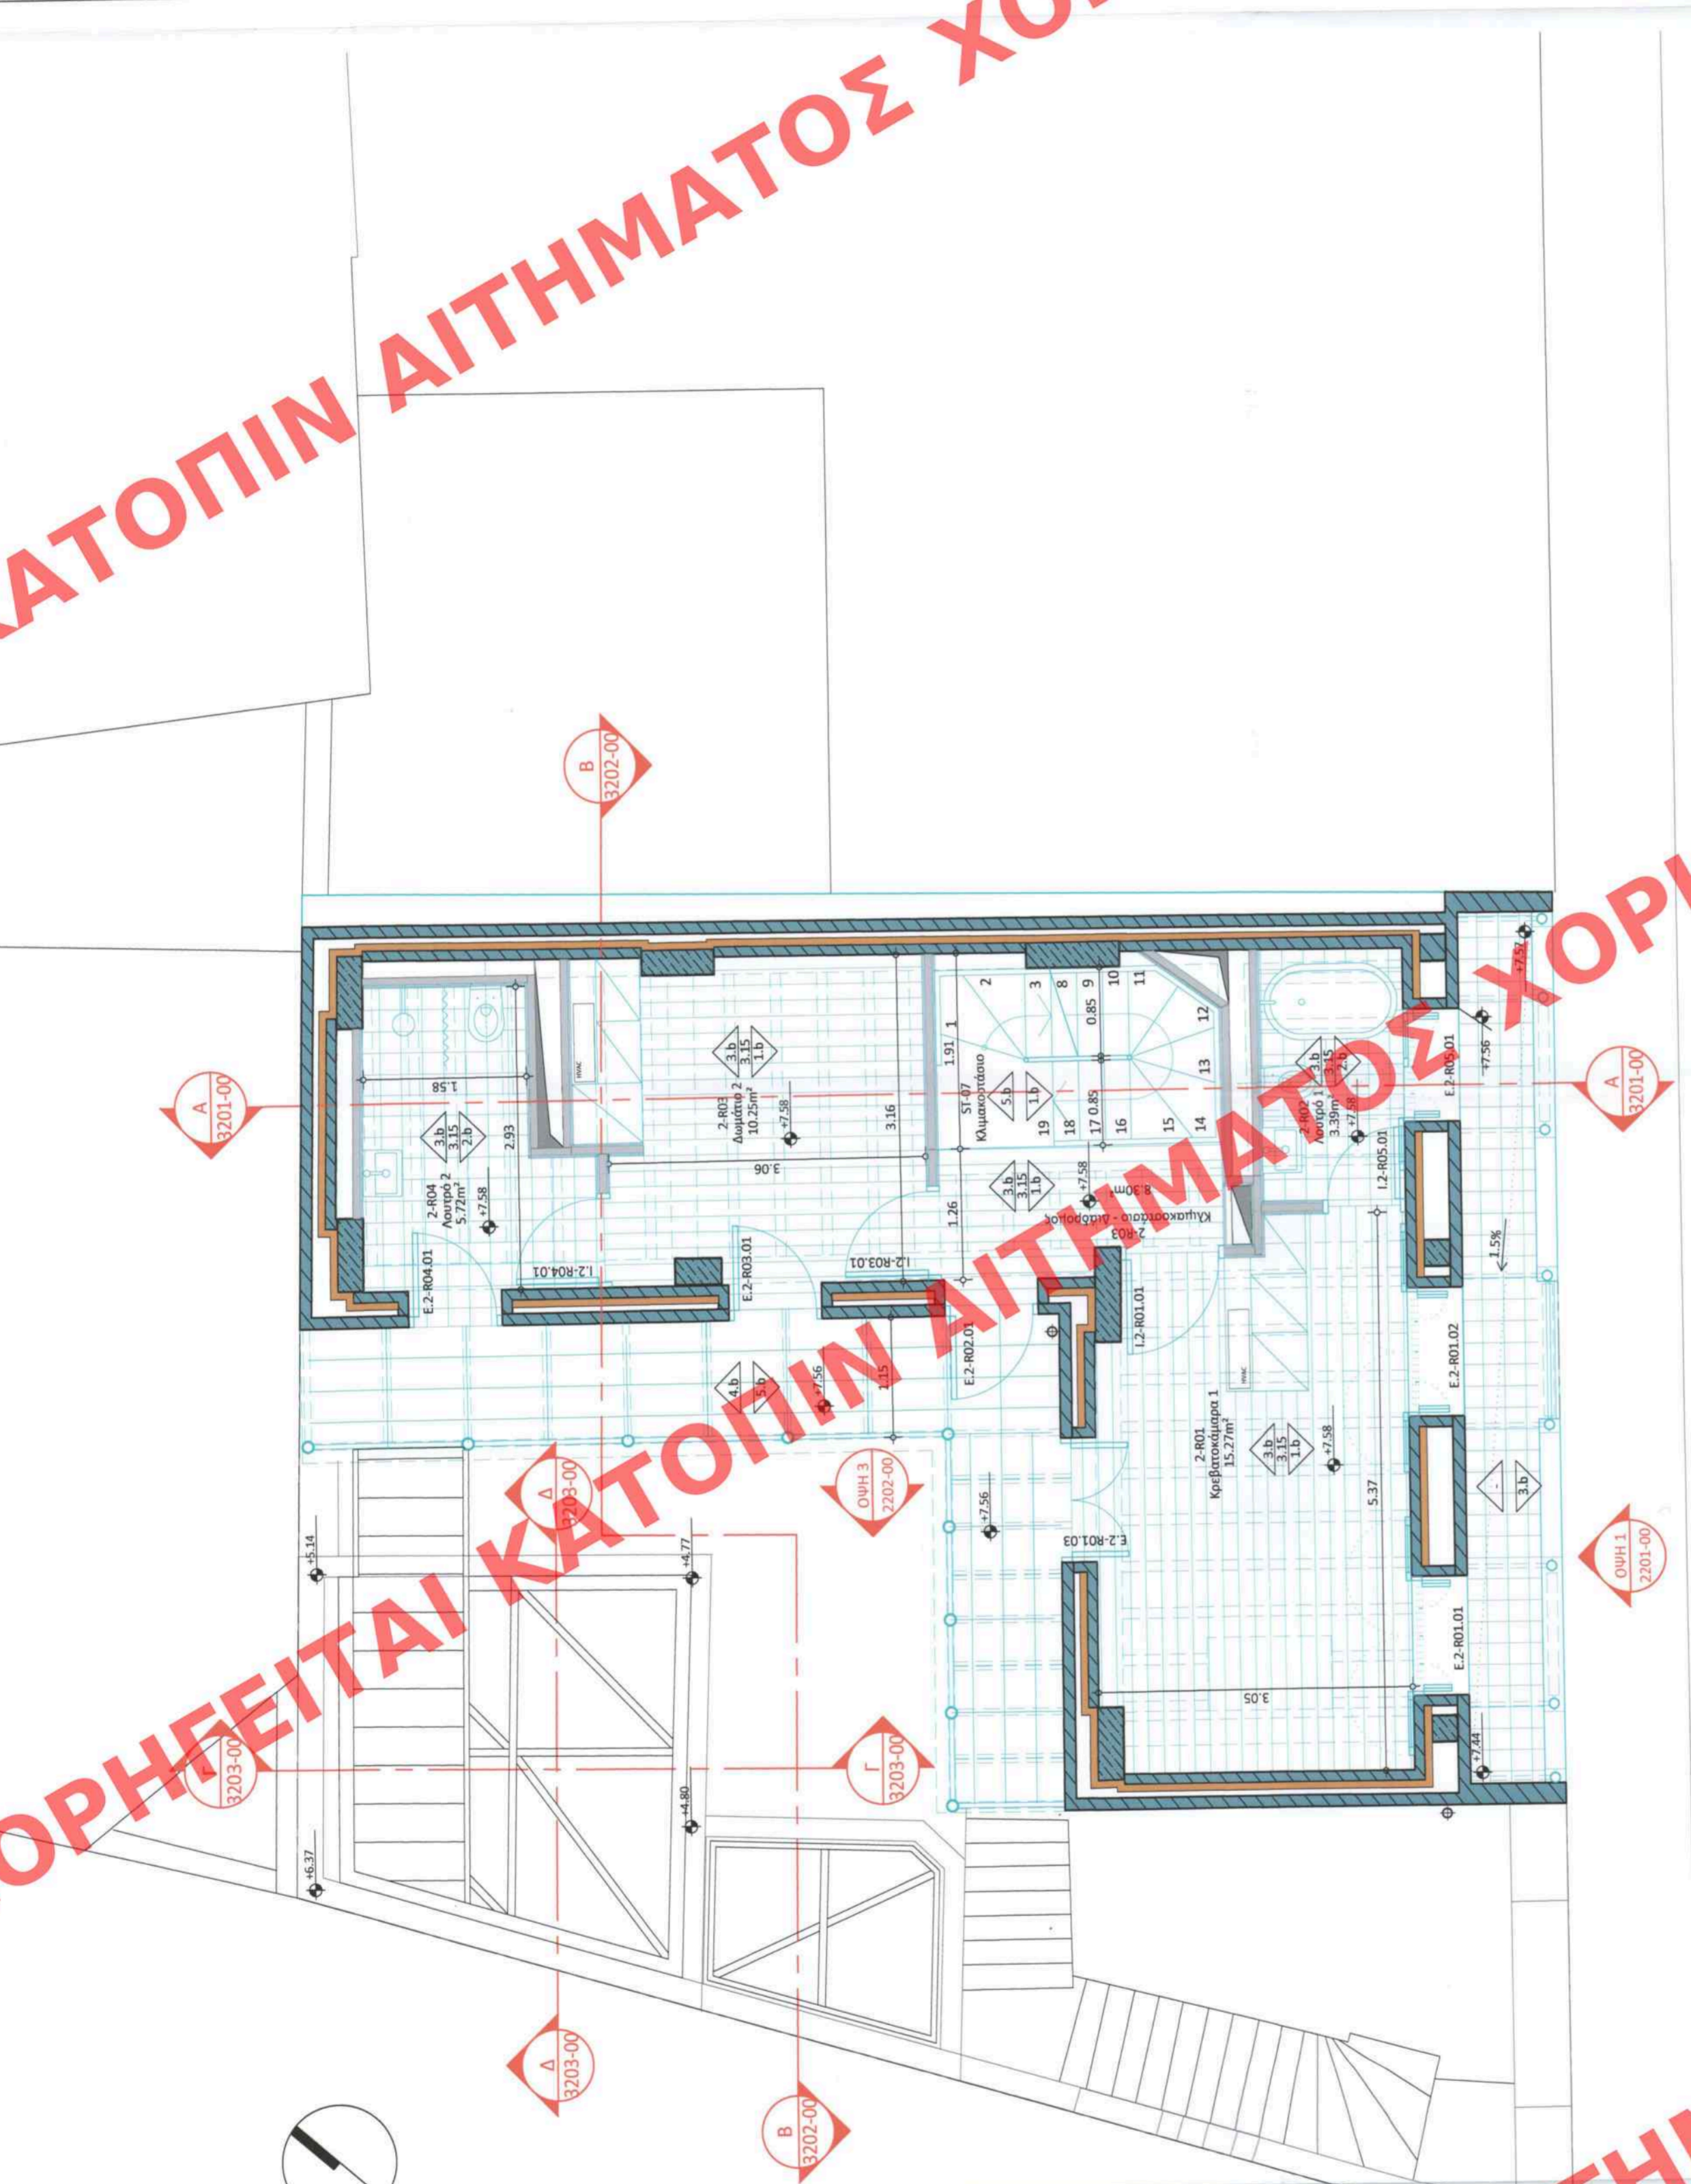

PROJECT NAME
ZACHARITSA 34

PROJECT TITLE
ZACHARITSA 34

PROJECT PHASE
ARCHITECTURAL DESIGN PROPOSAL

Table with 2 columns: SYMBOL, DESCRIPTION. Includes symbols for walls, doors, windows, and furniture.

Table with 2 columns: SYMBOL, DESCRIPTION. Includes symbols for stairs, ramps, and elevations.

Table with 2 columns: SYMBOL, DESCRIPTION. Includes symbols for furniture and fixtures.

Table with 2 columns: SYMBOL, DESCRIPTION. Includes symbols for materials and finishes.

Table with 2 columns: SYMBOL, DESCRIPTION. Includes symbols for structural elements.

Table with 2 columns: SYMBOL, DESCRIPTION. Includes symbols for landscaping and outdoor furniture.

Table with 2 columns: SYMBOL, DESCRIPTION. Includes symbols for lighting and electrical fixtures.

Table with 2 columns: SYMBOL, DESCRIPTION. Includes symbols for plumbing and sanitary fixtures.

Table with 2 columns: SYMBOL, DESCRIPTION. Includes symbols for architectural details and materials.

Table with 2 columns: SYMBOL, DESCRIPTION. Includes symbols for furniture and fixtures.

ΥΠΟΥΡΓΕΙΟ ΠΕΡΙΒΑΛΛΟΝΤΟΣ ΚΑΙ ΕΝΕΡΓΕΙΑΣ
ΕΛΕΝΗ ΚΑΟΥΝΗ
25/11/2024 09:26